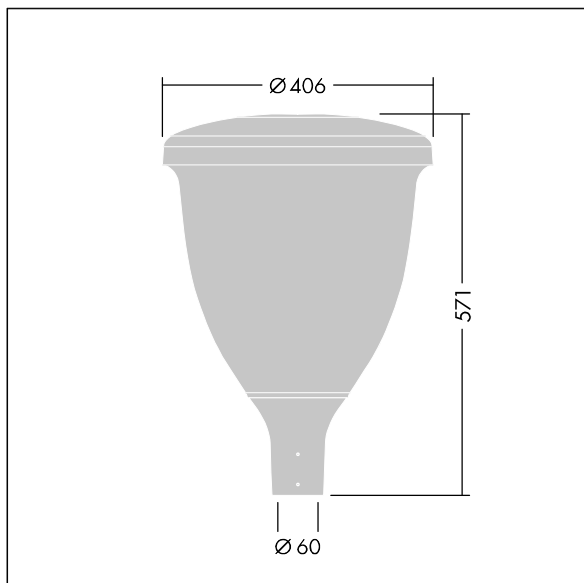

Volupto

96631902 VO 18L35-740 SF RS CL2 W5 T60 ANT

THORN

Volupto

A smart, post top LED lantern with a radially symmetric distribution. Programmable LED driver with 18 LEDs driven at 350mA. Class II electrical, IP66, IK10. Canopy and base: corrosion resistant die-cast powder coated aluminium, finished textured anthracite (close to RAL7043). Enclosure: UV stabilised polycarbonate. Complete with 4000K LED. Pre-wired with 5m cable. Post top mounting to Ø60mm column.

Dimensions: Ø60/406 x 571 mm
Luminaire input power: 19.5 W
Luminaire luminous flux: 2856 lm
Luminaire efficacy: 146 lm/W
Weight: 7.48 kg
Scx: 0.143 m²

TLG_VOLU_F_Side.jpg

TLG_VOLU_M_60.wmf

This product contains a light source of energy efficiency class D.