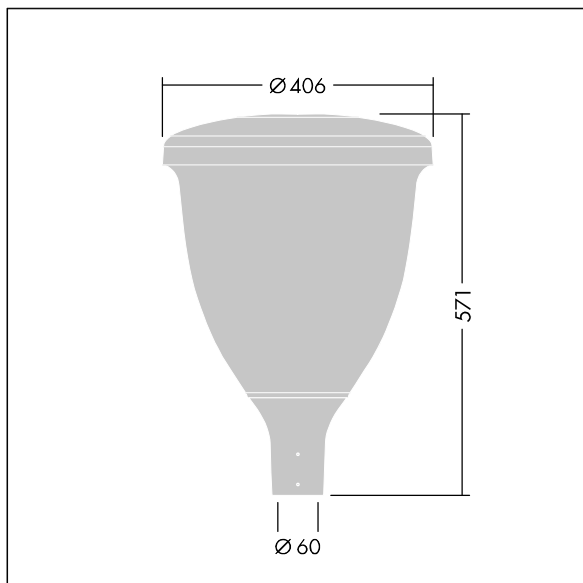

Volupto

96631903 VO 18L35-740 SF RS CL1 W5 T60 ANT

THORN

Volupto

A smart, post top LED lantern with a radially symmetric distribution. Programmable LED driver with 18 LEDs driven at 350mA. Class I electrical, IP66, IK10. Canopy and base: corrosion resistant die-cast powder coated aluminium, finished textured anthracite (close to RAL7043). Enclosure: UV stabilised polycarbonate. Complete with 4000K LED. Pre-wired with 5m cable. Post top mounting to Ø60mm column.

Dimensions: Ø60/406 x 571 mm
Luminaire input power: 19.5 W
Luminaire luminous flux: 2856 lm
Luminaire efficacy: 146 lm/W
Weight: 7.59 kg
Scx: 0.143 m²

TLG_VOLU_F_Side.jpg

TLG_VOLU_M_60.wmf

This product contains a light source of energy efficiency class D.