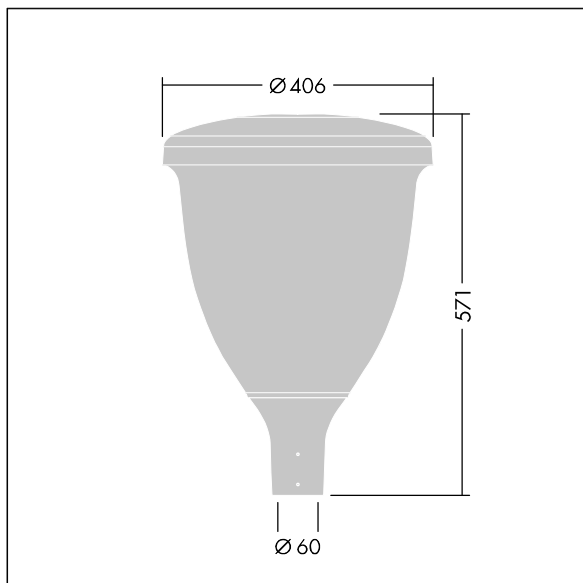

Volupto

96631904 VO 18L50-740 SF RS CL2 W5 T60 ANT

THORN

Volupto

A smart, post top LED lantern with a radially symmetric distribution. Programmable LED driver with 18 LEDs driven at 500mA. Class II electrical, IP66, IK10. Canopy and base: corrosion resistant die-cast powder coated aluminium, finished textured anthracite (close to RAL7043). Enclosure: UV stabilised polycarbonate. Complete with 4000K LED. Pre-wired with 5m cable. Post top mounting to Ø60mm column.

Dimensions: Ø60/406 x 571 mm
Luminaire input power: 27.8 W
Luminaire luminous flux: 3938 lm
Luminaire efficacy: 142 lm/W
Weight: 7.48 kg
Scx: 0.143 m²

TLG_VOLU_F_Side.jpg

TLG_VOLU_M_60.wmf

This product contains a light source of energy efficiency class D.