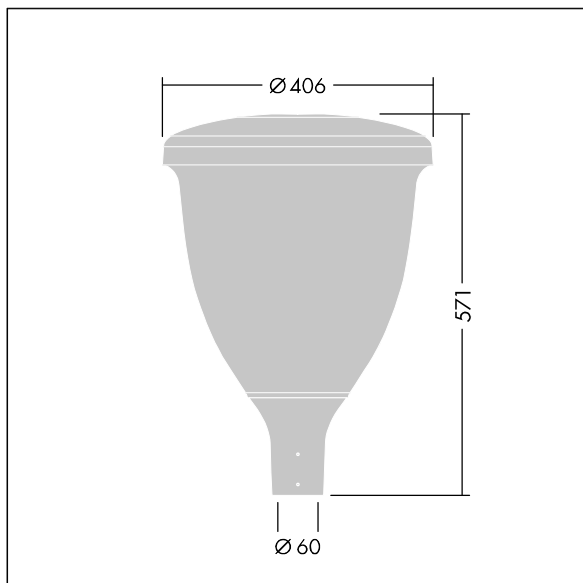

Volupto

96631905 VO 18L50-740 SF RS CL1 W5 T60 ANT

THORN

Volupto

A smart, post top LED lantern with a radially symmetric distribution. Programmable LED driver with 18 LEDs driven at 500mA. Class I electrical, IP66, IK10. Canopy and base: corrosion resistant die-cast powder coated aluminium, finished textured anthracite (close to RAL7043). Enclosure: UV stabilised polycarbonate. Complete with 4000K LED. Pre-wired with 5m cable. Post top mounting to Ø60mm column.

Dimensions: Ø60/406 x 571 mm
Luminaire input power: 27.8 W
Luminaire luminous flux: 3938 lm
Luminaire efficacy: 142 lm/W
Weight: 7.59 kg
Scx: 0.143 m²

TLG_VOLU_F_Side.jpg

TLG_VOLU_M_60.wmf

This product contains a light source of energy efficiency class D.