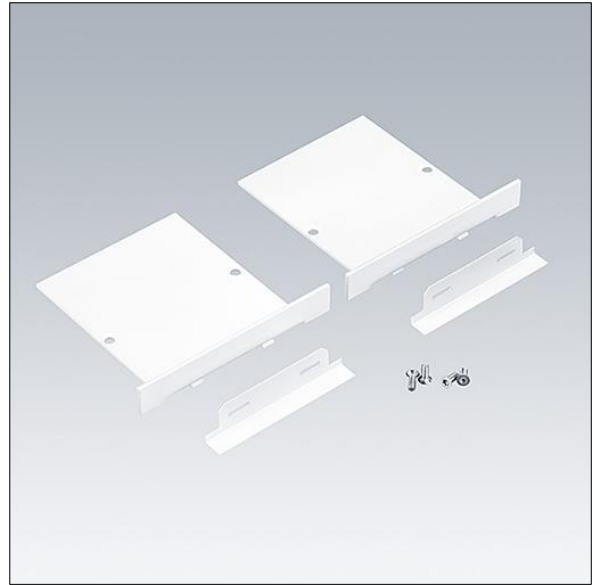

Equaline

96632060 EQL F EC SET WH L9

THORN

Equaline

End cap including 9mm masking plate for EQL configurations with framed (F) channel below 4 metres in white (2 pieces).

TLG_EQUAL_F_FEC9WH.jpg