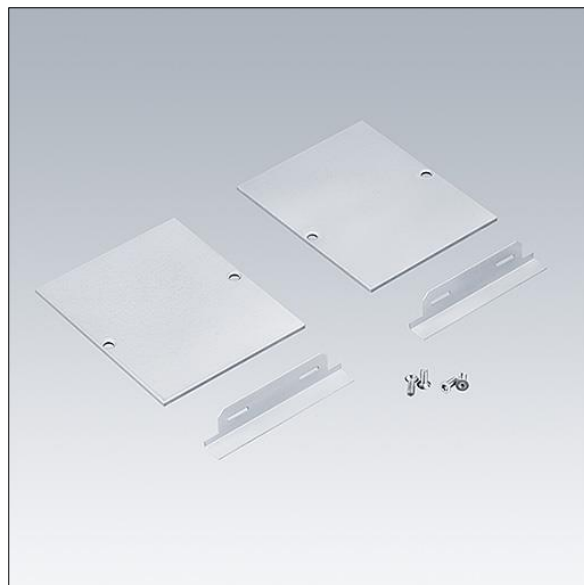

Equaline

96632061 EQL EC SET SRE L9

THORN

Equaline

End cap including 9mm masking plate for EQL configurations with frameless channel below 4 metres in silver (2 pieces).

TLG_EQUAL_F_EC9SR.jpg