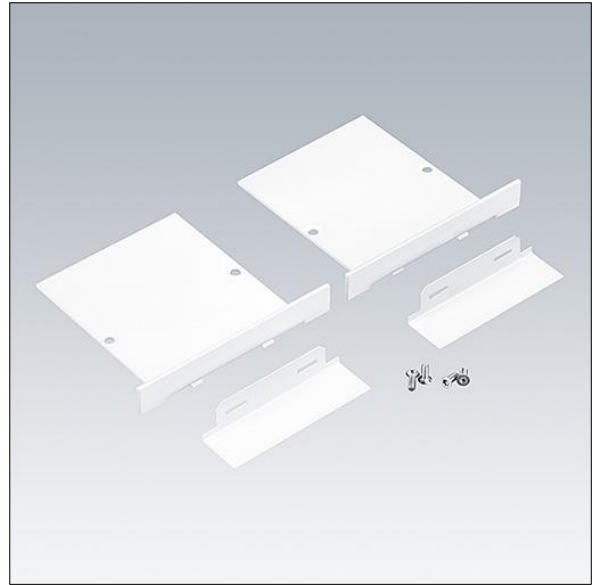

# Equaline

96632066 EQL F EC SET WH L20

THORN

## Equaline

End cap including 20mm masking plate for EQL configurations with framed (F) channel above 4 metres in white (2 pieces).

TLG\_EQUAL\_F\_FEC20WH.jpg