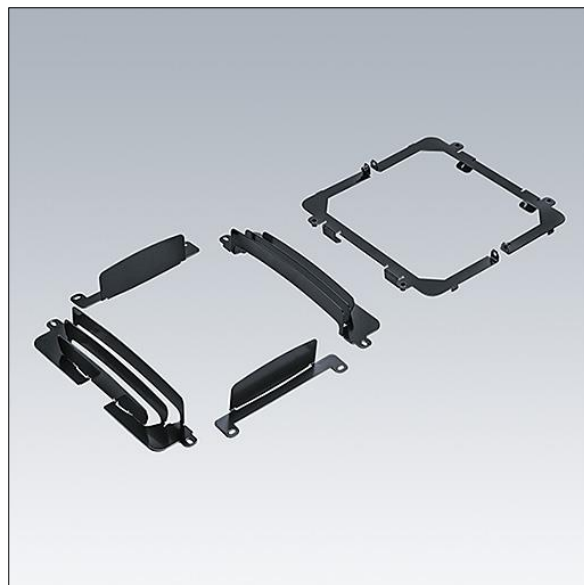

Isaro Pro

96630969 ISARO PRO M LOUVRE FRONT&BACK&LEFT&RIGHT

THORN

Isaro Pro

Louvre kit with more than 15 configurations. The light can be cut-off from the front, back, left or right but there is also the possibility to do all at the same time thanks to a smart design. Can be installed before or after installation on site.