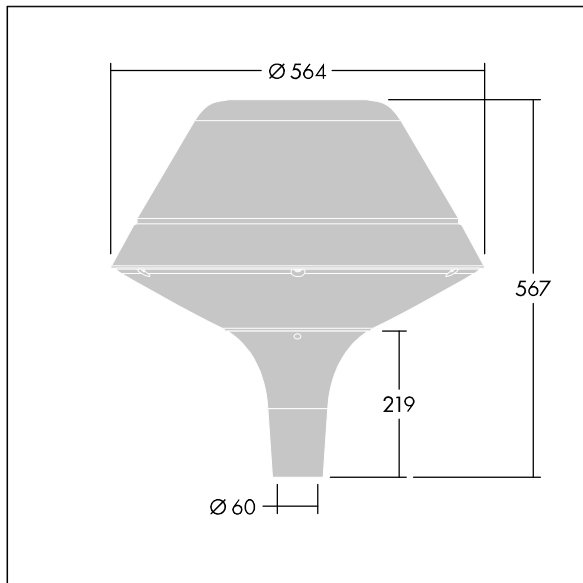

Plurio

96668685 PLI O 24L70-722-40 R/S T60 CL2 ANT

THORN

Plurio

Plurio Indirect: A decorative post-top LED lantern with radially symmetric distribution. LED driver with 24 LEDs driven at 700mA. Class II electrical, IP66, IK08. Base: cast aluminium, powder coated anthracite (close to RAL7043). Canopy: original shape, aluminium, textured anthracite (close to RAL7043). Diffuser: UV stabilised, clear polycarbonate with anti-glare prisms. Indirect, reflector based optic. Complete with 2200-4000K NightTune LEDs. Post top mounting to Ø60mm column.

Upward lighting emissions below 1%.

Dimensions: Ø564 x 567 mm
Luminaire input power: 51 W
Luminaire luminous flux: 5386 lm
Luminaire efficacy: 106 lm/W
Weight: 9.5 kg
Scx: 0.199 m²

TLG_PLRL_F_IOC_ANT.jpg