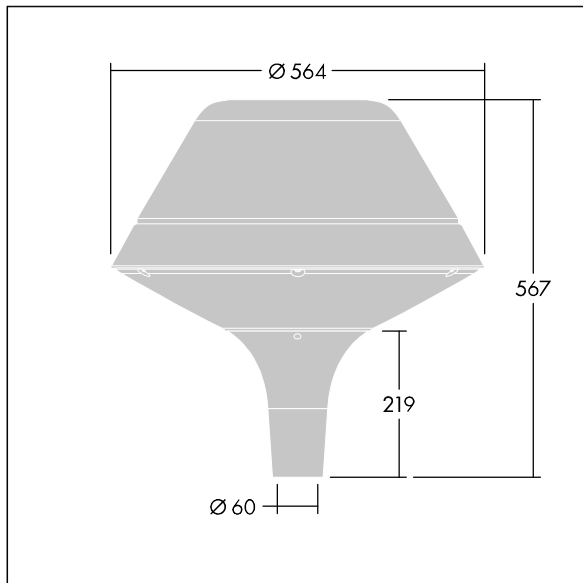

TLG_PLRL_M_IOC_T60.wmf

This product contains a light source of energy efficiency class D.

All values marked with an * are rated values. Thorn uses tried and tested components from leading suppliers, however there may be isolated instances of technology-related failures of individual LEDs during the rated product lifetime. International standards set the tolerance in initial flux and connected load at $\pm 10\%$. Unless stated otherwise, the values apply to an ambient temperature of 25°C.

Thorn Lighting is constantly developing and improving its products. The right is reserved to change specifications without prior notification or public announcement.
© Thorn Lighting