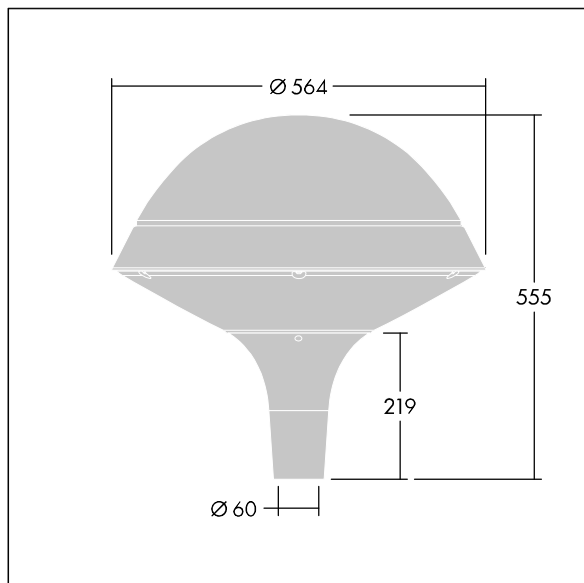

Plurio

96668701 PLI R 24L70-722-40 R/S T60 CL2 ANT

THORN

Plurio

Plurio Indirect: A decorative post-top LED lantern with radially symmetric distribution. LED driver with 24 LEDs driven at 700mA. Class II electrical, IP66, IK08. Base: cast aluminium, powder coated anthracite (close to RAL7043). Canopy: round shape, aluminium, textured anthracite (close to RAL7043). Diffuser: UV stabilised, clear polycarbonate with anti-glare prisms. Indirect, reflector based optic. Complete with 2200-4000K NightTune LEDs. Post top mounting to Ø60mm column.

Upward lighting emissions below 1%.

Dimensions: Ø564 x 555 mm
Luminaire input power: 51 W
Luminaire luminous flux: 5386 lm
Luminaire efficacy: 106 lm/W
Weight: 9.5 kg
Scx: 0.191 m²

TLG_PLRL_F_IRC_ANT.jpg