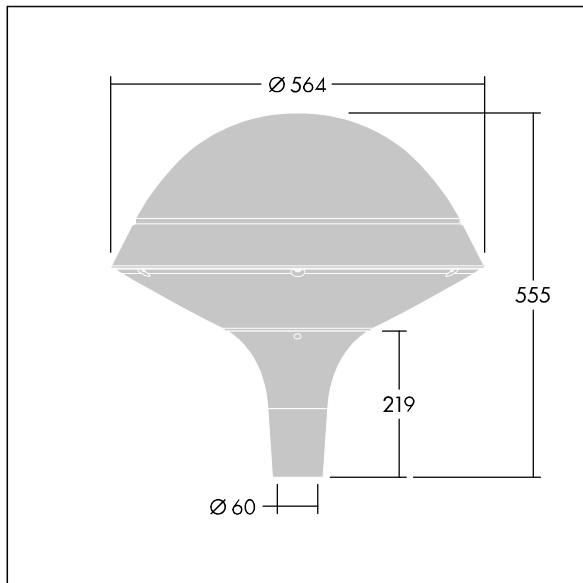

Plurio

96668702 PLI R 24L50-722-40 R/S T60 CL1 ANT

THORN

Plurio

Plurio Indirect: A decorative post-top LED lantern with radially symmetric distribution. LED driver with 24 LEDs driven at 500mA. Class I electrical, IP66, IK08. Base: cast aluminium, powder coated anthracite (close to RAL7043). Canopy: round shape, aluminium, textured anthracite (close to RAL7043). Diffuser: UV stabilised, clear polycarbonate with anti-glare prisms. Indirect, reflector based optic. Complete with 2200-4000K NightTune LEDs. Post top mounting to Ø60mm column.

Upward lighting emissions below 1%.

Dimensions: Ø564 x 555 mm
Luminaire input power: 36 W
Luminaire luminous flux: 3932 lm
Luminaire efficacy: 109 lm/W
Weight: 9.5 kg
Scx: 0.191 m²

TLG_PLRL_F_IRC_ANT.jpg