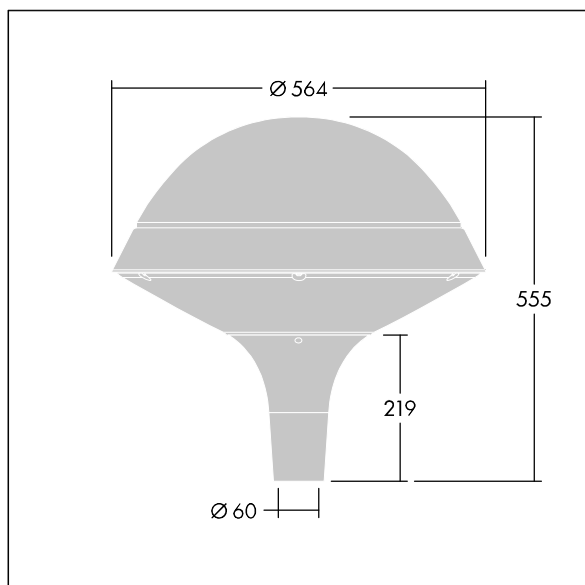

Plurio

96668702 PLI R 24L50-722-40 R/S T60 CL1 ANT

THORN

Plurio

Plurio Indirect: A decorative post-top LED lantern with radially symmetric distribution. LED driver with 24 LEDs driven at 500mA. Class I electrical, IP66, IK08. Base: cast aluminium, powder coated anthracite (close to RAL7043). Canopy: round shape, aluminium, textured anthracite (close to RAL7043). Diffuser: UV stabilised, clear polycarbonate with anti-glare prisms. Indirect, reflector based optic. Complete with 2200-4000K NightTune LEDs. Post top mounting to Ø60mm column.

Upward lighting emissions below 1%.

Dimensions: Ø564 x 555 mm
Luminaire input power: 36 W
Luminaire luminous flux: 3932 lm
Luminaire efficacy: 109 lm/W
Weight: 9.5 kg
Scx: 0.191 m²

TLG_PLRL_F_IRC_ANT.jpg