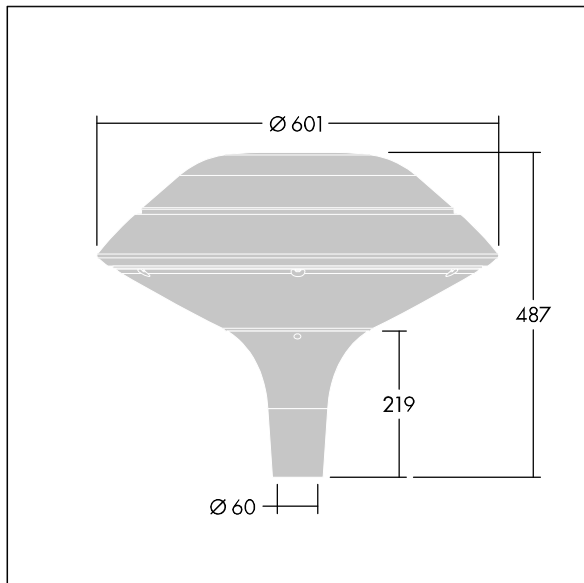

Plurio

96668622 PLI F 24L50-722-40 R/S T60 CL1 ANT

THORN

Plurio

Plurio Indirect: A decorative post-top LED lantern with radially symmetric distribution. LED driver with 24 LEDs driven at 500mA. Class I electrical, IP66, IK08. Base: cast aluminium, powder coated anthracite (close to RAL7043). Canopy: flat shape, aluminium, textured anthracite (close to RAL7043). Diffuser: UV stabilised, clear polycarbonate with anti-glare prisms. Indirect, reflector based optic. Complete with 2200-4000K NightTune LEDs. Post top mounting to Ø60mm column.

Upward lighting emissions below 1%.

Dimensions: Ø601 x 487 mm
Luminaire input power: 36 W
Luminaire luminous flux: 3932 lm
Luminaire efficacy: 109 lm/W
Weight: 11 kg
Scx: 0.167 m²

TLG_PLRL_F_IFC_ANT.jpg