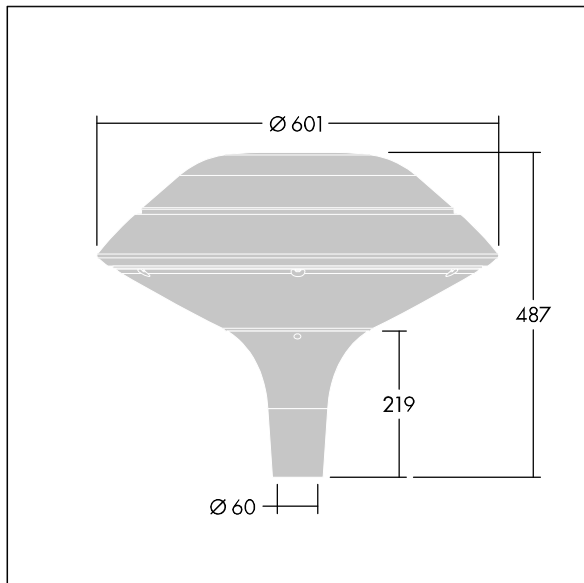

## Plurio

Plurio Indirect: A decorative post-top LED lantern with radially symmetric distribution. LED driver with 24 LEDs driven at 350mA. Class II electrical, IP66, IK08. Base: cast aluminium, powder coated anthracite (close to RAL7043). Canopy: flat shape, aluminium, textured anthracite (close to RAL7043). Diffuser: UV stabilised, clear polycarbonate with anti-glare prisms. Indirect, reflector based optic. Complete with 2200-4000K NightTune LEDs. Post top mounting to Ø60mm column.

Upward lighting emissions below 1%.

Dimensions: Ø601 x 487 mm  
Luminaire input power: 26 W  
Luminaire luminous flux: 2973 lm  
Luminaire efficacy: 114 lm/W  
Weight: 11 kg  
Scx: 0.167 m<sup>2</sup>

TLG\_PLRL\_F\_IFC\_ANT.jpg