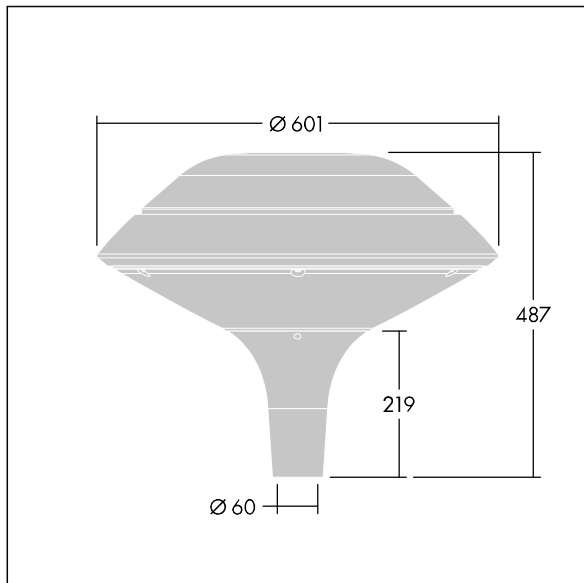

Plurio

96668625 PLI F 24L35-722-40 R/S T60 CL2 ANT

THORN

Plurio

Plurio Indirect: A decorative post-top LED lantern with radially symmetric distribution. LED driver with 24 LEDs driven at 350mA. Class II electrical, IP66, IK08. Base: cast aluminium, powder coated anthracite (close to RAL7043). Canopy: flat shape, aluminium, textured anthracite (close to RAL7043). Diffuser: UV stabilised, clear polycarbonate with anti-glare prisms. Indirect, reflector based optic. Complete with 2200-4000K NightTune LEDs. Post top mounting to Ø60mm column.

Upward lighting emissions below 1%.

Dimensions: Ø601 x 487 mm
Luminaire input power: 26 W
Luminaire luminous flux: 2973 lm
Luminaire efficacy: 114 lm/W
Weight: 11 kg
Scx: 0.167 m²

TLG_PLRL_F_IFC_ANT.jpg