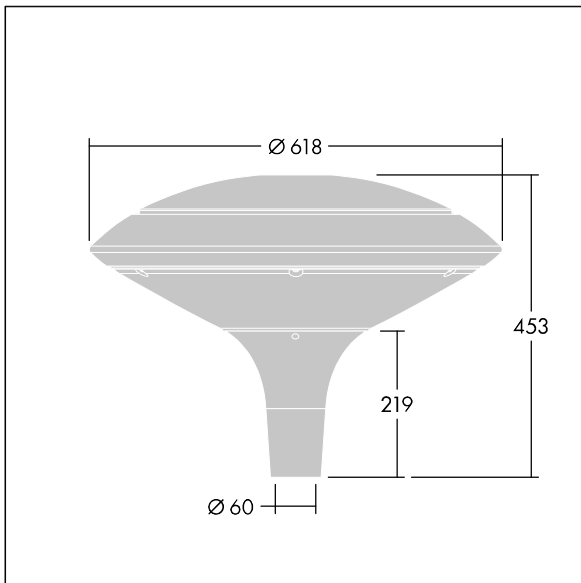

Plurio

96668639 PLI D 24L50-722-40 R/S T60 CL2 ANT

THORN

Plurio

Plurio Indirect: A decorative post-top LED lantern with radially symmetric distribution. LED driver with 24 LEDs driven at 500mA. Class II electrical, IP66, IK08. Base: cast aluminium, powder coated anthracite (close to RAL7043). Canopy: disc shape, aluminium, textured anthracite (close to RAL7043). Diffuser: UV stabilised, clear polycarbonate with anti-glare prisms. Indirect, reflector based optic. Complete with 2200-4000K NightTune LEDs. Post top mounting to Ø60mm column.

Upward lighting emissions below 1%.

Dimensions: Ø618 x 453 mm
Luminaire input power: 36 W
Luminaire luminous flux: 3932 lm
Luminaire efficacy: 109 lm/W
Weight: 11 kg
Scx: 0.151 m²

TLG_PLRL_F_IDC_ANT.jpg