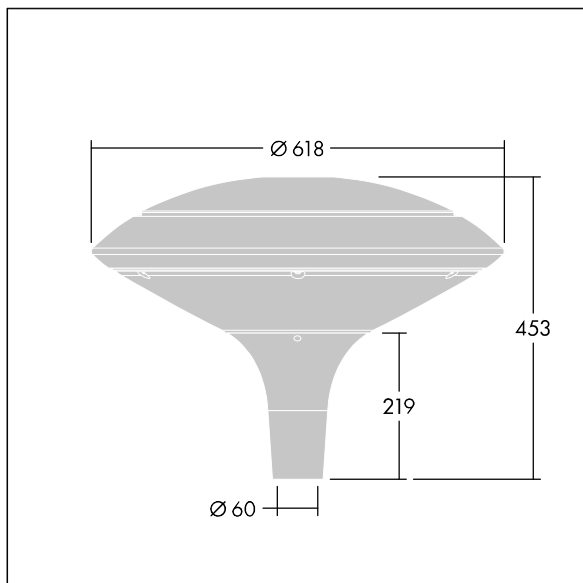

## Plurio

Plurio Indirect: A decorative post-top LED lantern with radially symmetric distribution. LED driver with 24 LEDs driven at 500mA. Class II electrical, IP66, IK08. Base: cast aluminium, powder coated anthracite (close to RAL7043). Canopy: disc shape, aluminium, textured anthracite (close to RAL7043). Diffuser: UV stabilised, clear polycarbonate with anti-glare prisms. Indirect, reflector based optic. Complete with 2200-4000K NightTune LEDs. Post top mounting to Ø60mm column.

Upward lighting emissions below 1%.

Dimensions: Ø618 x 453 mm  
Luminaire input power: 36 W  
Luminaire luminous flux: 3932 lm  
Luminaire efficacy: 109 lm/W  
Weight: 11 kg  
Scx: 0.151 m<sup>2</sup>

TLG\_PLRL\_F\_IDC\_ANT.jpg