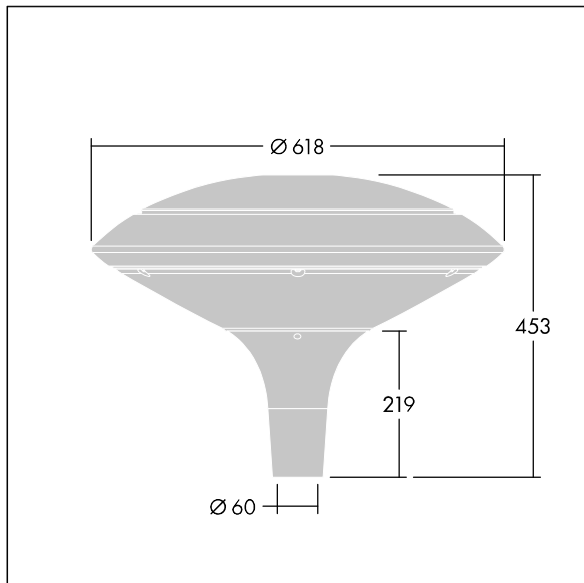

Plurio

96668640 PLI D 24L70-722-40 R/S T60 CL1 ANT

THORN

Plurio

Plurio Indirect: A decorative post-top LED lantern with radially symmetric distribution. LED driver with 24 LEDs driven at 700mA. Class I electrical, IP66, IK08. Base: cast aluminium, powder coated anthracite (close to RAL7043). Canopy: disc shape, aluminium, textured anthracite (close to RAL7043). Diffuser: UV stabilised, clear polycarbonate with anti-glare prisms. Indirect, reflector based optic. Complete with 2200-4000K NightTune LEDs. Post top mounting to Ø60mm column.

Upward lighting emissions below 1%.

Dimensions: Ø618 x 453 mm
Luminaire input power: 51 W
Luminaire luminous flux: 5386 lm
Luminaire efficacy: 106 lm/W
Weight: 11 kg
Scx: 0.151 m²

TLG_PLRL_F_IDC_ANT.jpg