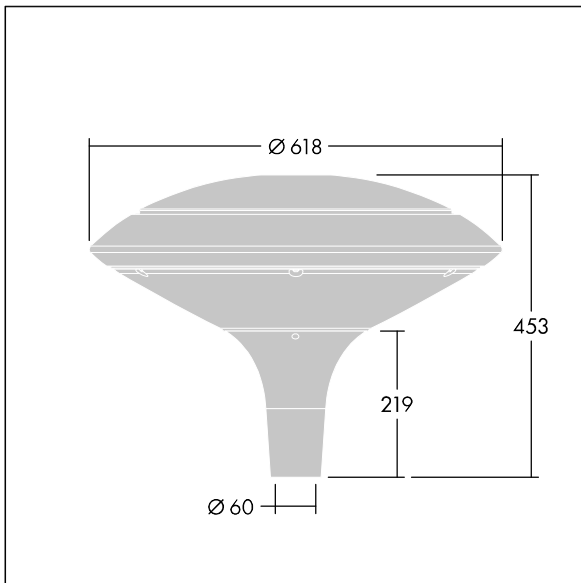

Plurio

96668641 PLI D 24L70-722-40 R/S T60 CL2 ANT

THORN

Plurio

Plurio Indirect: A decorative post-top LED lantern with radially symmetric distribution. LED driver with 24 LEDs driven at 700mA. Class II electrical, IP66, IK08. Base: cast aluminium, powder coated anthracite (close to RAL7043). Canopy: disc shape, aluminium, textured anthracite (close to RAL7043). Diffuser: UV stabilised, clear polycarbonate with anti-glare prisms. Indirect, reflector based optic. Complete with 2200-4000K NightTune LEDs. Post top mounting to Ø60mm column.

Upward lighting emissions below 1%.

Dimensions: Ø618 x 453 mm
Luminaire input power: 51 W
Luminaire luminous flux: 5386 lm
Luminaire efficacy: 106 lm/W
Weight: 11 kg
Scx: 0.151 m²

TLG_PLRL_F_IDC_ANT.jpg