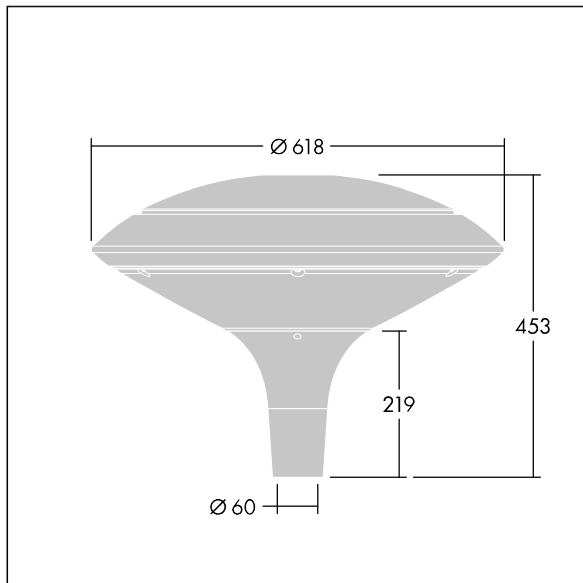

Plurio

96668641 PLI D 24L70-722-40 R/S T60 CL2 ANT

THORN

Plurio

Plurio Indirect: A decorative post-top LED lantern with radially symmetric distribution. LED driver with 24 LEDs driven at 700mA. Class II electrical, IP66, IK08. Base: cast aluminium, powder coated anthracite (close to RAL7043). Canopy: disc shape, aluminium, textured anthracite (close to RAL7043). Diffuser: UV stabilised, clear polycarbonate with anti-glare prisms. Indirect, reflector based optic. Complete with 2200-4000K NightTune LEDs. Post top mounting to Ø60mm column.

Upward lighting emissions below 1%.

Dimensions: Ø618 x 453 mm
Luminaire input power: 51 W
Luminaire luminous flux: 5386 lm
Luminaire efficacy: 106 lm/W
Weight: 11 kg
Scx: 0.151 m²

TLG_PLRL_F_IDC_ANT.jpg