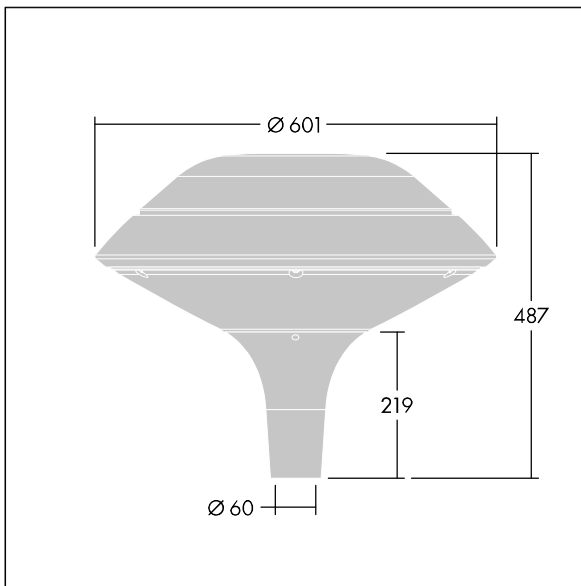

Plurio

96668642 PLD F 18L35-740 R/S BS 3550 T60 CL1 GY

THORN

Plurio

Plurio Direct: A decorative post-top LED lantern with radially symmetric distribution. LED driver with 18 LEDs driven at 350mA. Class I electrical, IP66, IK08. Base: cast aluminium, powder coated silver-grey. Canopy: flat shape, aluminium, textured silver-grey. Diffuser: UV stabilised, clear polycarbonate with anti-glare prisms. Direct, lens based optic with internal reflector. Equipped with 50% power reduction circuit, effective 3 hours before and 5 hours after a calculated midnight. It can be deactivated at installation with an easily accessible internal switch. Complete with 4000K LED. Post top mounting to Ø60mm column.

Upward lighting emissions below 1%.

Dimensions: Ø601 x 487 mm
Luminaire input power: 21 W
Luminaire luminous flux: 2577 lm
Luminaire efficacy: 123 lm/W
Weight: 11 kg
Scx: 0.167 m²

TLG_PLRL_F_DFC_GY.jpg

TLG_PLRL_M_DFC_T60.wmf