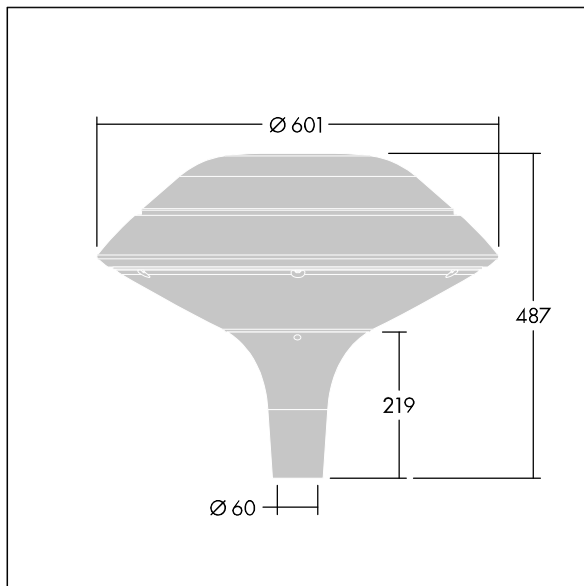

Plurio

96668643 PLD F 18L35-740 R/S BS 3550 T60 CL2 GY

THORN

Plurio

Plurio Direct: A decorative post-top LED lantern with radially symmetric distribution. LED driver with 18 LEDs driven at 350mA. Class II electrical, IP66, IK08. Base: cast aluminium, powder coated silver-grey. Canopy: flat shape, aluminium, textured silver-grey. Diffuser: UV stabilised, clear polycarbonate with anti-glare prisms. Direct, lens based optic with internal reflector. Equipped with 50% power reduction circuit, effective 3 hours before and 5 hours after a calculated midnight. It can be deactivated at installation with an easily accessible internal switch. Complete with 4000K LED. Post top mounting to Ø60mm column.

Upward lighting emissions below 1%.

Dimensions: Ø601 x 487 mm
Luminaire input power: 21 W
Luminaire luminous flux: 2577 lm
Luminaire efficacy: 123 lm/W
Weight: 11 kg
Scx: 0.167 m²

TLG_PLRL_F_DFC_GY.jpg

TLG_PLRL_M_DFC_T60.wmf