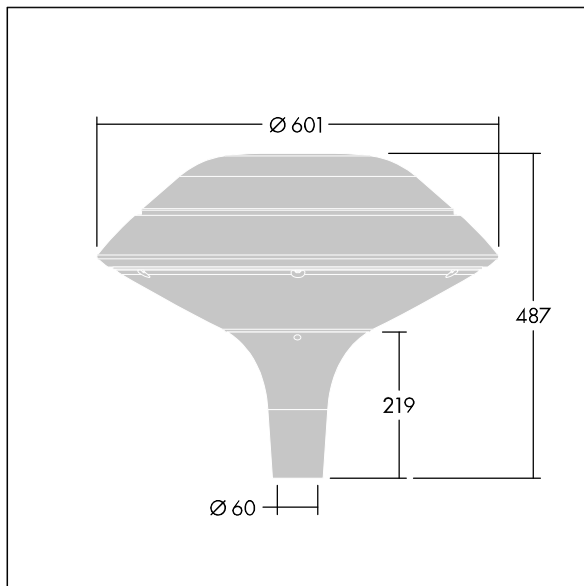

Plurio

96668644 PLD F 18L50-740 R/S BS 3550 T60 CL1 GY

THORN

Plurio

Plurio Direct: A decorative post-top LED lantern with radially symmetric distribution. LED driver with 18 LEDs driven at 500mA. Class I electrical, IP66, IK08. Base: cast aluminium, powder coated silver-grey. Canopy: flat shape, aluminium, textured silver-grey. Diffuser: UV stabilised, clear polycarbonate with anti-glare prisms. Direct, lens based optic with internal reflector. Equipped with 50% power reduction circuit, effective 3 hours before and 5 hours after a calculated midnight. It can be deactivated at installation with an easily accessible internal switch. Complete with 4000K LED. Post top mounting to Ø60mm column.

Upward lighting emissions below 1%.

Dimensions: Ø601 x 487 mm
Luminaire input power: 28 W
Luminaire luminous flux: 3538 lm
Luminaire efficacy: 126 lm/W
Weight: 11 kg
Scx: 0.167 m²

TLG_PLRL_F_DFC_GY.jpg

TLG_PLRL_M_DFC_T60.wmf