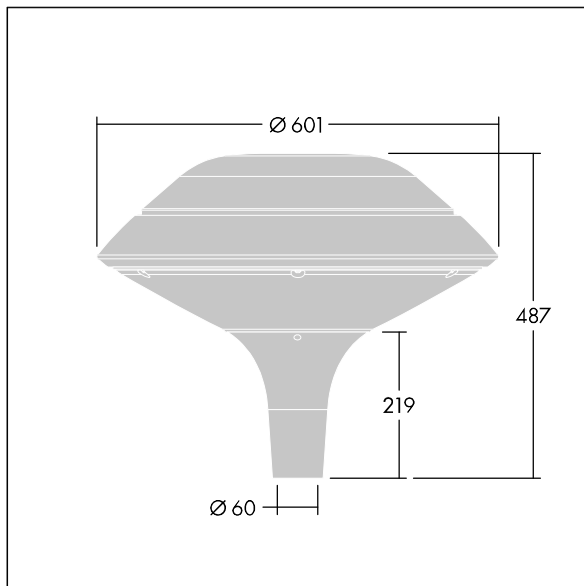

Plurio

96668646 PLD F 18L70-740 R/S BS 3550 T60 CL1 GY

THORN

Plurio

Plurio Direct: A decorative post-top LED lantern with radially symmetric distribution. LED driver with 18 LEDs driven at 700mA. Class I electrical, IP66, IK08. Base: cast aluminium, powder coated silver-grey. Canopy: flat shape, aluminium, textured silver-grey. Diffuser: UV stabilised, clear polycarbonate with anti-glare prisms. Direct, lens based optic with internal reflector. Equipped with 50% power reduction circuit, effective 3 hours before and 5 hours after a calculated midnight. It can be deactivated at installation with an easily accessible internal switch. Complete with 4000K LED. Post top mounting to Ø60mm column.

Upward lighting emissions below 1%.

Dimensions: Ø601 x 487 mm
Luminaire input power: 39 W
Luminaire luminous flux: 4724 lm
Luminaire efficacy: 121 lm/W
Weight: 11 kg
Scx: 0.167 m²

TLG_PLRL_F_DFC_GY.jpg

TLG_PLRL_M_DFC_T60.wmf