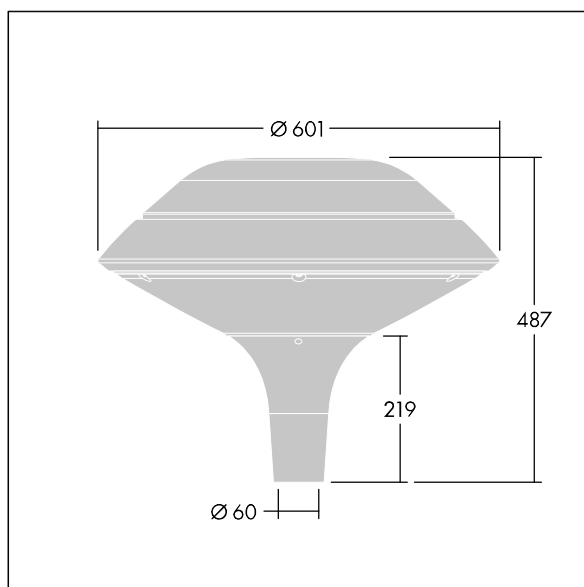

Plurio

96668646 PLD F 18L70-740 R/S BS 3550 T60 CL1 GY

THORN

Plurio

Plurio Direct: A decorative post-top LED lantern with radially symmetric distribution. LED driver with 18 LEDs driven at 700mA. Class I electrical, IP66, IK08. Base: cast aluminium, powder coated silver-grey. Canopy: flat shape, aluminium, textured silver-grey. Diffuser: UV stabilised, clear polycarbonate with anti-glare prisms. Direct, lens based optic with internal reflector. Equipped with 50% power reduction circuit, effective 3 hours before and 5 hours after a calculated midnight. It can be deactivated at installation with an easily accessible internal switch. Complete with 4000K LED. Post top mounting to Ø60mm column.

Upward lighting emissions below 1%.

Dimensions: Ø601 x 487 mm
Luminaire input power: 39 W
Luminaire luminous flux: 4724 lm
Luminaire efficacy: 121 lm/W
Weight: 11 kg
Scx: 0.167 m²

TLG_PLRL_F_DFC_GY.jpg

TLG_PLRL_M_DFC_T60.wmf