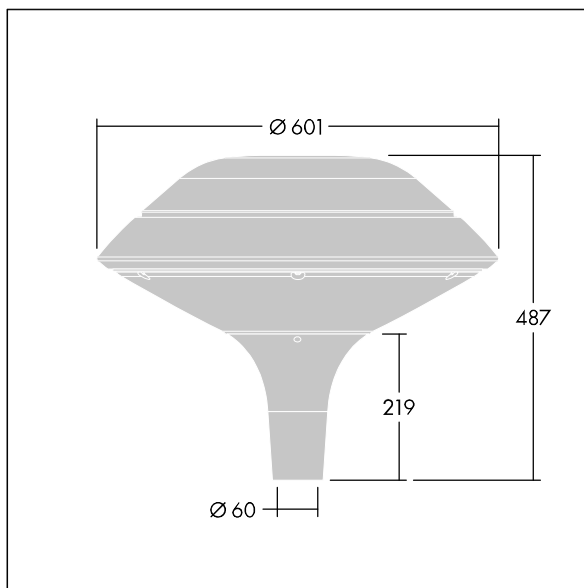

Plurio

THORN

96668648 PLD F 18L105-740 R/S BS 3550 T60 CL1 GY

Plurio

Plurio Direct: A decorative post-top LED lantern with radially symmetric distribution. LED driver with 18 LEDs driven at 1,05A. Class I electrical, IP66, IK08. Base: cast aluminium, powder coated silver-grey. Canopy: flat shape, aluminium, textured silver-grey. Diffuser: UV stabilised, clear polycarbonate with anti-glare prisms. Direct, lens based optic with internal reflector. Equipped with 50% power reduction circuit, effective 3 hours before and 5 hours after a calculated midnight. It can be deactivated at installation with an easily accessible internal switch. Complete with 4000K LED. Post top mounting to Ø60mm column.

Upward lighting emissions below 1%.

Dimensions: Ø601 x 487 mm
Luminaire input power: 60 W
Luminaire luminous flux: 6645 lm
Luminaire efficacy: 111 lm/W
Weight: 11 kg
Scx: 0.167 m²

TLG_PLRL_F_DFC_GY.jpg

TLG_PLRL_M_DFC_T60.wmf