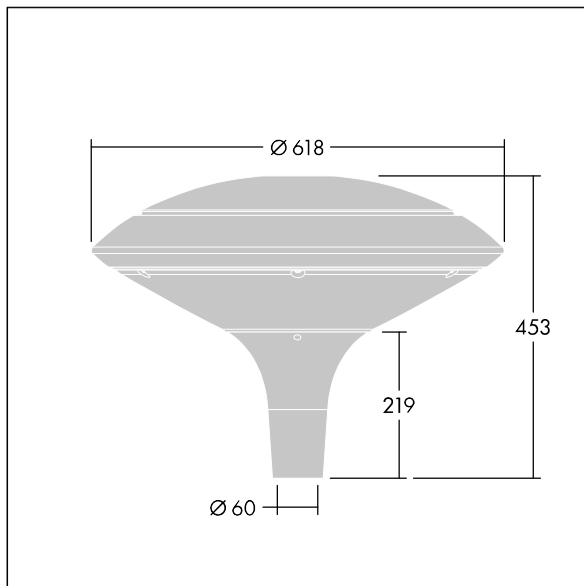

Plurio

96668651 PLD D 18L35-740 R/S BS 3550 T60 CL2 GY

THORN

Plurio

Plurio Direct: A decorative post-top LED lantern with radially symmetric distribution. LED driver with 18 LEDs driven at 350mA. Class II electrical, IP66, IK08. Base: cast aluminium, powder coated silver-grey. Canopy: disc shape, aluminium, textured silver-grey. Diffuser: UV stabilised, clear polycarbonate with anti-glare prisms. Direct, lens based optic with internal reflector. Equipped with 50% power reduction circuit, effective 3 hours before and 5 hours after a calculated midnight. It can be deactivated at installation with an easily accessible internal switch. Complete with 4000K LED. Post top mounting to Ø60mm column.

Upward lighting emissions below 1%.

Dimensions: Ø618 x 453 mm
Luminaire input power: 21 W
Luminaire luminous flux: 2577 lm
Luminaire efficacy: 123 lm/W
Weight: 11 kg
Scx: 0.151 m²

TLG_PLRL_F_DDC_GY.jpg

TLG_PLRL_M_DDC_T60.wmf