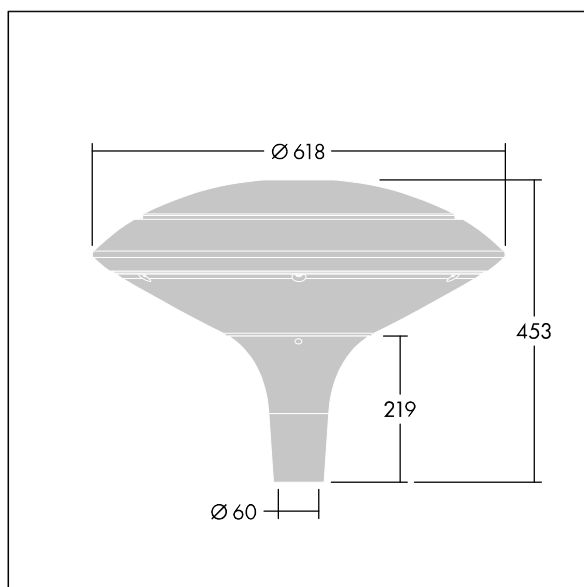

Plurio

96668651 PLD D 18L35-740 R/S BS 3550 T60 CL2 GY

THORN

Plurio

Plurio Direct: A decorative post-top LED lantern with radially symmetric distribution. LED driver with 18 LEDs driven at 350mA. Class II electrical, IP66, IK08. Base: cast aluminium, powder coated silver-grey. Canopy: disc shape, aluminium, textured silver-grey. Diffuser: UV stabilised, clear polycarbonate with anti-glare prisms. Direct, lens based optic with internal reflector. Equipped with 50% power reduction circuit, effective 3 hours before and 5 hours after a calculated midnight. It can be deactivated at installation with an easily accessible internal switch. Complete with 4000K LED. Post top mounting to Ø60mm column.

Upward lighting emissions below 1%.

Dimensions: Ø618 x 453 mm
Luminaire input power: 21 W
Luminaire luminous flux: 2577 lm
Luminaire efficacy: 123 lm/W
Weight: 11 kg
Scx: 0.151 m²

TLG_PLRL_F_DDC_GY.jpg

TLG_PLRL_M_DDC_T60.wmf