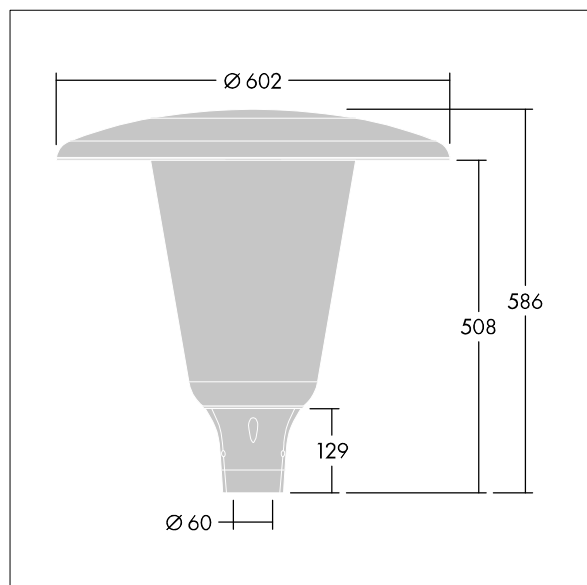

Aerie

THORN

96632765 ARW 24L70-740 WSC CL CL2 W5 T60 ANT

Aerie

A discreet, post top LED lantern with a timeless design. LED driver for 24 LEDs, driven at 700mA with Wide Street Comfort (asymmetrical) distribution. Class II electrical, IP66, IK10. Canopy and base: corrosion resistant die-cast powder coated aluminium suitable for C5 environments, finished textured anthracite (close to RAL7043). Enclosure: wide UV stabilised polycarbonate with clear finish. Complete with 4000K LED. Post top mounting to Ø60mm column. Pre-wired with 5m cable.

Dimensions: Ø602 x 586 mm
Luminaire input power: 51 W
Luminaire luminous flux: 7796 lm
Luminaire efficacy: 153 lm/W
Weight: 10.95 kg
Scx: 0.172 m²

TLG_AERI_F_W_CL.jpg

TLG_AERI_M_T60_W.wmf

This product contains a light source of energy efficiency class D.