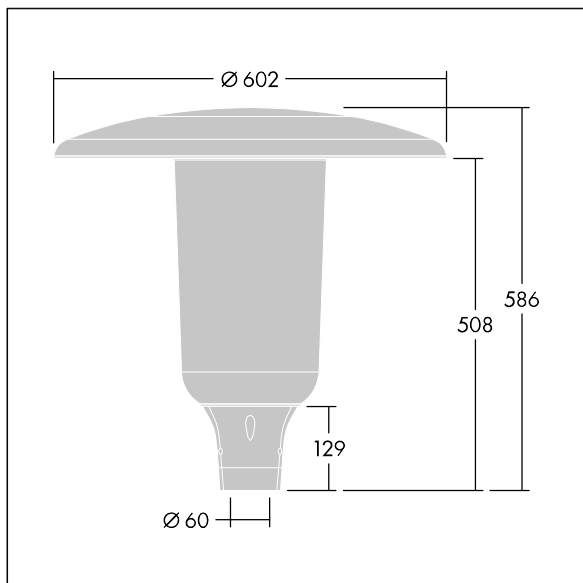

Aerie

96632771 ARS 12L70-740 WSC CL CL2 W5 T60 ANT

THORN

Aerie

A discreet, post top LED lantern with a timeless design. LED driver for 12 LEDs, driven at 700mA with Wide Street Comfort (asymmetrical) distribution. Class II electrical, IP66, IK10. Canopy and base: corrosion resistant die-cast powder coated aluminium suitable for C5 environments, finished textured anthracite (close to RAL7043). Enclosure: slim UV stabilised polycarbonate with clear finish. Complete with 4000K LED. Post top mounting to Ø60mm column. Pre-wired with 5m cable.

Dimensions: Ø602 x 586 mm
Luminaire input power: 27 W
Luminaire luminous flux: 3812 lm
Luminaire efficacy: 141 lm/W
Weight: 10.99 kg
Scx: 0.172 m²

TLG_AERI_F_S_CL.jpg

TLG_AERI_M_T60_S.wmf

This product contains a light source of energy efficiency class D.