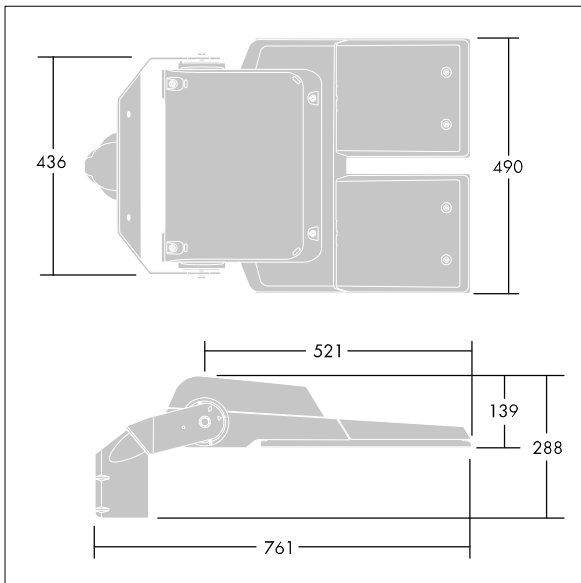

96665788 <CQ XL 120L50-740 RC BPS CL2 GY

## CiviTEQ

A size LED road lighting lantern with 120 LEDs driven at 500mA with Road & Comfort optic. Electronic, fixed output control gear. Class II electrical, IP66, IK08. Housing: die-cast aluminium, Light grey 150 sanded textured (close to RAL9006). Enclosure: toughened flat glass. Screws: stainless steel, Ecolubric® treated. Complete with 4000K LED. Surge protection: 10kV single pulse common mode and 8kV multipulse common mode and 6kV multipulse differential mode. If permanent DALI system is connected, 6kV multipulse common and differential mode.

Dimensions: 761 x 490 x 139 mm  
Luminaire input power: 177 W  
Luminaire luminous flux: 28982 lm  
Luminaire efficacy: 164 lm/W  
Weight: 18.43 kg  
Scx: 0.063 m<sup>2</sup>

TLG\_CTEQ\_F\_XL.jpg

TLG\_CETQ\_M\_CQ XL.wmf