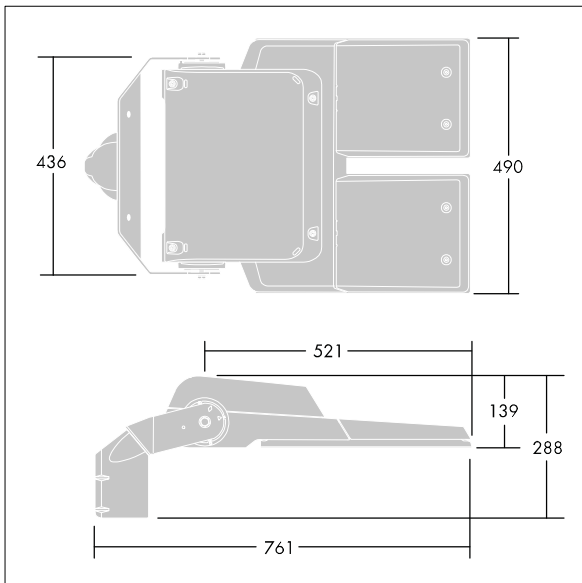

96665788 <CQ XL 120L50-740 RC BPS CL2 GY

## CiviTEQ

A size LED road lighting lantern with 120 LEDs driven at 500mA with Road & Comfort optic. Electronic, fixed output control gear. Class II electrical, IP66, IK08. Housing: die-cast aluminium, Light grey 150 sanded textured (close to RAL9006). Enclosure: toughened flat glass. Screws: stainless steel, Ecolubric® treated. Complete with 4000K LED. Surge protection: 10kV single pulse common mode and 8kV multipulse common mode and 6kV multipulse differential mode. If permanent DALI system is connected, 6kV multipulse common and differential mode.

Dimensions: 761 x 490 x 139 mm  
 Luminaire input power: 177 W  
 Luminaire luminous flux: 28982 lm  
 Luminaire efficacy: 164 lm/W  
 Weight: 18.43 kg  
 Scx: 0.063 m<sup>2</sup>

TLG\_CTEQ\_F\_XL.jpg

TLG\_CETQ\_M\_CQ XL.wmf