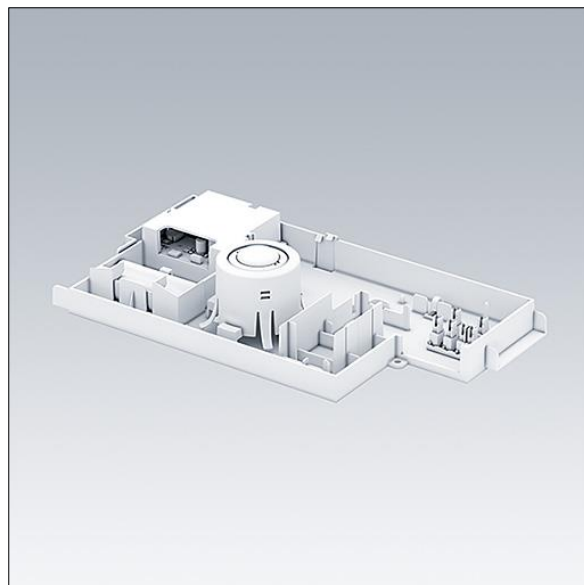

## Omega Pro 2

96633187 OP2 CKIT+ E3

THORN

### Omega Pro 2

Plug and play accessory kit to convert blank CKIT+ luminaire to manual test, 3 hour emergency lighting unit with interchangeable anti-panic, escape route and spot optics.

TLG\_OMP2\_F\_CKITPLUS\_EM.jpg