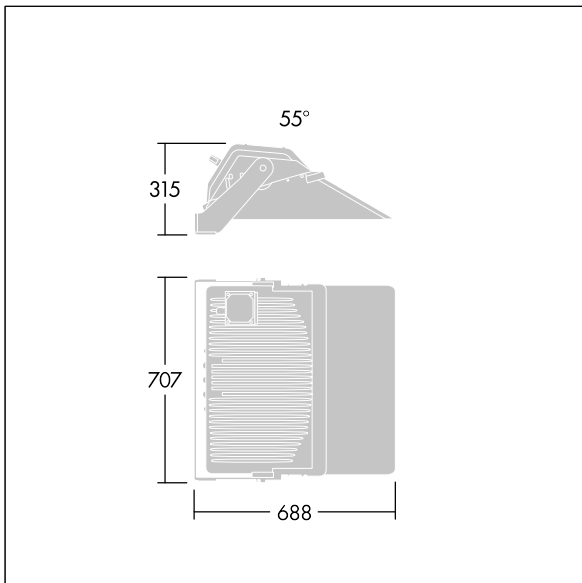

Champion

96633215 CHAMPION 264L-740 V1 VSR ANT

THORN

Champion

A high performance LED floodlight with 55° asymmetrical light distribution from 264 LEDs. External control gear, to be ordered separately. Class I electrical, IP66, Impact strength: IK08. Body: die-cast aluminium, powder coated textured anthracite (close to RAL7043). Enclosure: 4mm thick, toughened flat glass. Visor: Specular (reflective). Luminaire fixed by single bolt through Ø22mm central hole, or twin bolts through Ø15mm holes at 200mm centres. Aiming via simple aiming device (to be ordered separately). Ideal for sports fields and stadium or area lighting. Low flicker operation (<1%) suitable for HDTV broadcasting. Complete with 4000K LED with Colour Rendering Index min.: 70.

Dimensions: 688 x 707 x 315 mm

Weight: 22.4 kg

Scx: 0.196 m²

TLG_CHPL_F_PERS_GLOSSY.jpg

TLG_CHPL_M_LD1.wmf

This product contains a light source of energy efficiency class D.

All values marked with an * are rated values. Thorn uses tried and tested components from leading suppliers, however there may be isolated instances of technology-related failures of individual LEDs during the rated product lifetime. International standards set the tolerance in initial flux and connected load at ±10%. Unless stated otherwise, the values apply to an ambient temperature of 25°C.