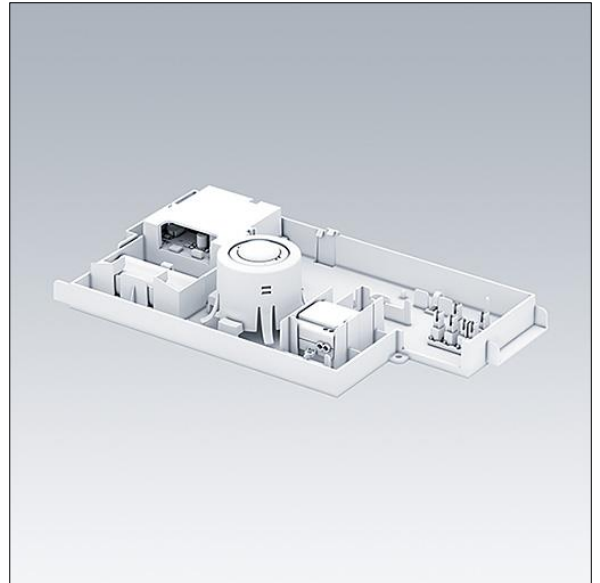

Omega Pro 2

96633263 OP2 CKIT+ BC E3

THORN

Omega Pro 2

Plug and play accessory kit to convert blank CKIT+ luminaire to BasicDIM wireless (BC) communication. With manual test, 3 hour emergency lighting unit with interchangeable anti-panic, escape route and spot optics.