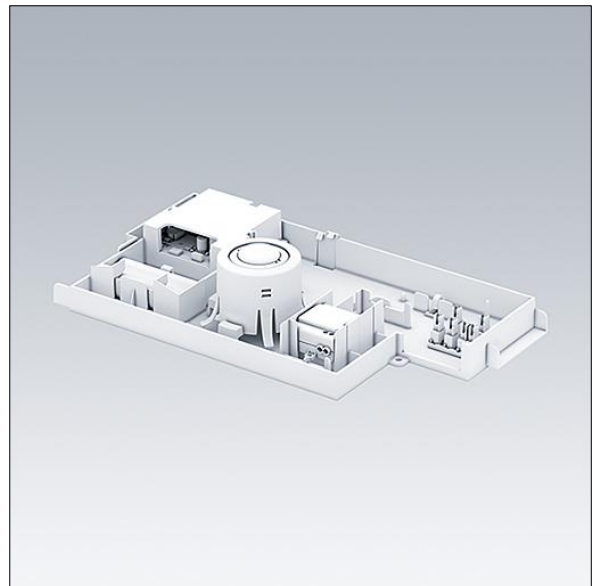

## Omega Pro 2

Plug and play accessory kit to convert blank CKIT+ luminaire to BasicDIM wireless (BC) communication. With self / addressable test, 3 hour emergency lighting unit with interchangeable anti-panic, escape route and spot optics.