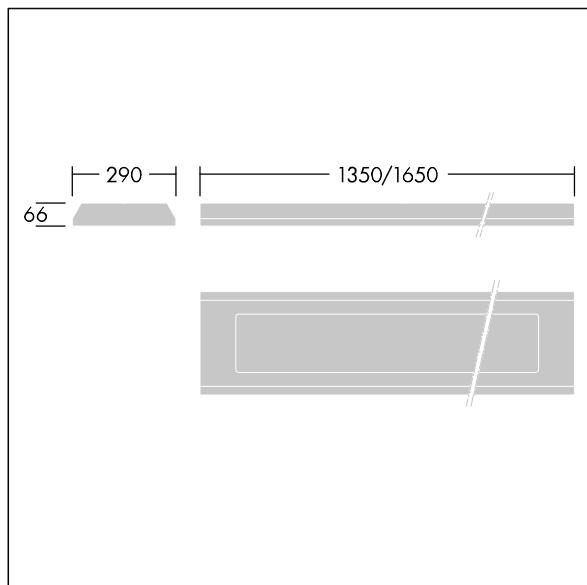

Durolight

96633061 DUROLIGHT-S 4100-840 HF L1350

THORN

Durolight

Anti-vandal Surface mounted LED luminaire. Electronic, fixed output control gear. IP65, IK10, Class I electrical. Body: 2mm sheet steel painted white (close to RAL9016). Gasket: non-ageing polyurethane foam. Diffuser: 3mm thick polycarbonate with outstanding impact resistance, connected and secured with tamper-resistant stainless steel twin hole screws to the body. Complete with 4000K LED

Dimensions: 1350 x 290 x 66 mm

Luminaire input power: 38 W

Luminaire luminous flux: 4100 lm

Luminaire efficacy: 108 lm/W

Weight: 15 kg

TLG_DURO_F_MCE.jpg

TLG_DURO_M_LDS.wmf

This product contains a light source of energy efficiency class C.