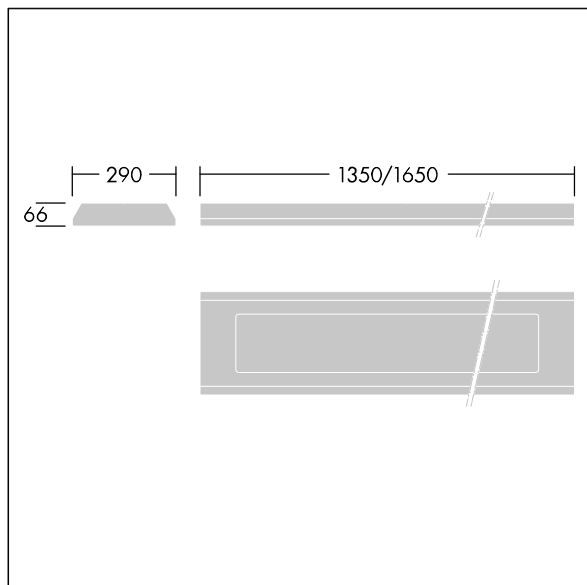

## Durolight

Anti-vandal Surface mounted LED luminaire. Electronic, fixed output control gear. IP65, IK10, Class I electrical. Body: 2mm sheet steel painted white (close to RAL9016). Gasket: non-ageing polyurethane foam. Diffuser: 3mm thick polycarbonate with outstanding impact resistance, connected and secured with tamper-resistant stainless steel twin hole screws to the body. Complete with 4000K LED

Dimensions: 1350 x 290 x 66 mm

Luminaire input power: 38 W

Luminaire luminous flux: 4100 lm

Luminaire efficacy: 108 lm/W

Weight: 15 kg

TLG\_DURO\_F\_MCE.jpg

TLG\_DURO\_M\_LDS.wmf

This product contains a light source of energy efficiency class C.