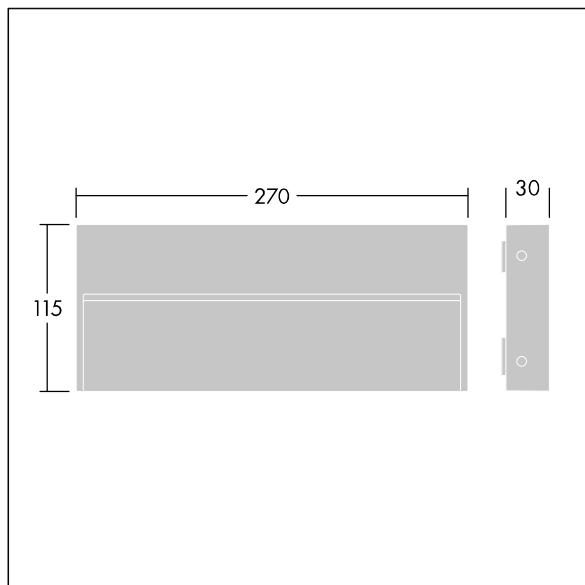

Similo

96632803 SIMILO RECT 28L50 930 CL1 ANT

THORN

Similo

A slim, rectangular, surface / Wall mounted LED luminaire for pathway lighting, with 28 LEDs driven at 500mA by an integral driver. Class I electrical, IP65, IK08. Housing: die-cast aluminium (EN AB-47100 with low copper content for high corrosion resistance) finished textured anthracite. Diffuser: toughened glass. Screws: stainless steel. Complete with 3000K LED.

Dimensions: 270 x 115 x 30 mm

Luminaire input power: 13 W

Luminaire luminous flux: 421 lm

Luminaire efficacy: 32 lm/W

Weight: 1.27 kg

TLG_SIMI_F_REC.jpg

TLG_SIMI_M_REC.wmf

This product contains a light source of energy efficiency class E.