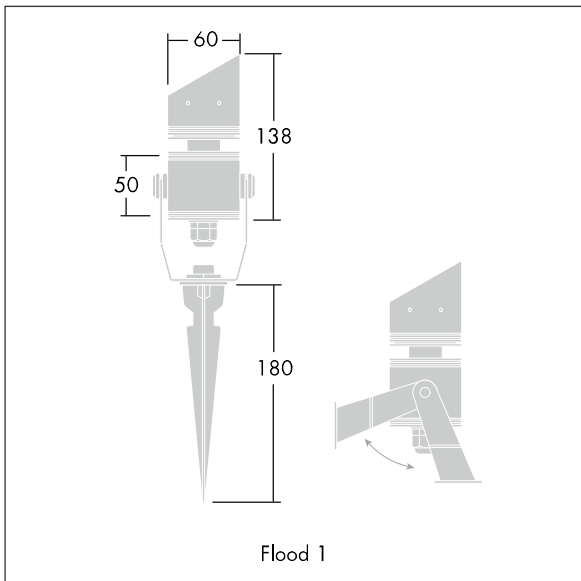

### D-CO LED Floodlights

A small size, floodlight with 3 x 1.2W white LEDs for indoor or outdoor applications. Body in aluminium, finished in grey. Front glass toughened, stirrup or spike mounted. Complete with 5m cable. Complete with 4000K LED

Dimensions: Ø60 x 138 mm

Luminaire input power: 4.2 W

Weight: 0.4 kg

TLG\_DCOL\_F\_LEDFLD13X1ANGL.jpg

TLG\_DCOL\_M\_ODFLOOD1.wmf

This product contains a light source of energy efficiency class E.