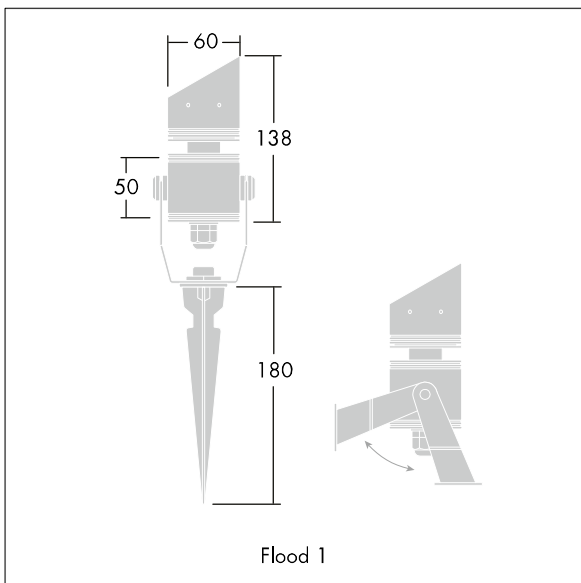

D-CO LED Floodlights

96633100 D-CO FLOOD1 60 3L35 840 NB

D-CO LED Floodlights

A small size, floodlight with 3 x 1.2W white LEDs for indoor or outdoor applications. Body in aluminium, finished in grey. Front glass toughened, stirrup or spike mounted. Complete with 5m cable. Complete with 4000K LED

Dimensions: Ø60 x 138 mm

Luminaire input power: 4.2 W

Weight: 0.4 kg

TLG_DCOL_F_LEDFLD13X1ANGL.jpg

TLG_DCOL_M_ODFLOOD1.wmf

This product contains a light source of energy efficiency class E.

D-CO LED Floodlights

96633100 D-CO FLOOD1 60 3L35 840 NB

THORN