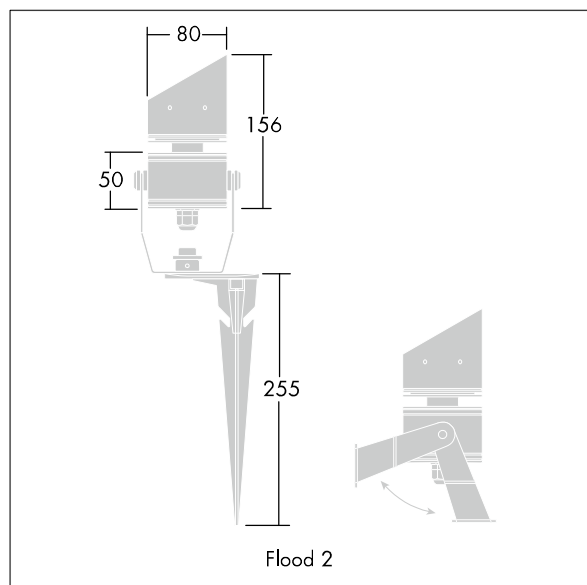

D-CO LED Floodlights

96633101 D-CO FLOOD2 80 6L50 830 NB

THORN

D-CO LED Floodlights

A large size, floodlight with 6 x 1.2W warm white LEDs for indoor or outdoor applications. Body in aluminium, finished in grey. Front glass toughened, stirrup or spike mounted. Complete with 5m cable. Complete with 3000K LED

Dimensions: Ø80 x 156 mm
Luminaire input power: 10.7 W
Weight: 0.9 kg

TLG_DC0L_F_LEDFLD26X1ANGL.jpg

TLG_DC0L_M_ODFLOOD2.wmf

This product contains a light source of energy efficiency class F.

All values marked with an * are rated values. Thorn uses tried and tested components from leading suppliers, however there may be isolated instances of technology-related failures of individual LEDs during the rated product lifetime. International standards set the tolerance in initial flux and connected load at $\pm 10\%$. Unless stated otherwise, the values apply to an ambient temperature of 25°C.