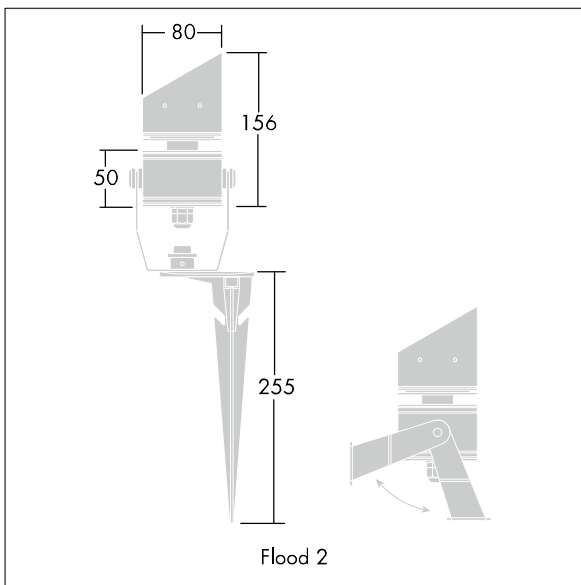

D-CO LED Floodlights

96633101 D-CO FLOOD2 80 6L50 830 NB

D-CO LED Floodlights

A large size, floodlight with 6 x 1.2W warm white LEDs for indoor or outdoor applications. Body in aluminium, finished in grey. Front glass toughened, stirrup or spike mounted. Complete with 5m cable. Complete with 3000K LED

Dimensions: Ø80 x 156 mm
 Luminaire input power: 10.7 W
 Weight: 0.9 kg

TLG_DCOL_F_LEDFLD26X1ANGL.jpg

TLG_DCOL_M_ODFLOOD2.wmf

This product contains a light source of energy efficiency class F.

All values marked with an * are rated values. Thorn uses tried and tested components from leading suppliers, however there may be isolated instances of technology-related failures of individual LEDs during the rated product lifetime. International standards set the tolerance in initial flux and connected load at ±10%. Unless stated otherwise, the values apply to an ambient temperature of 25°C.