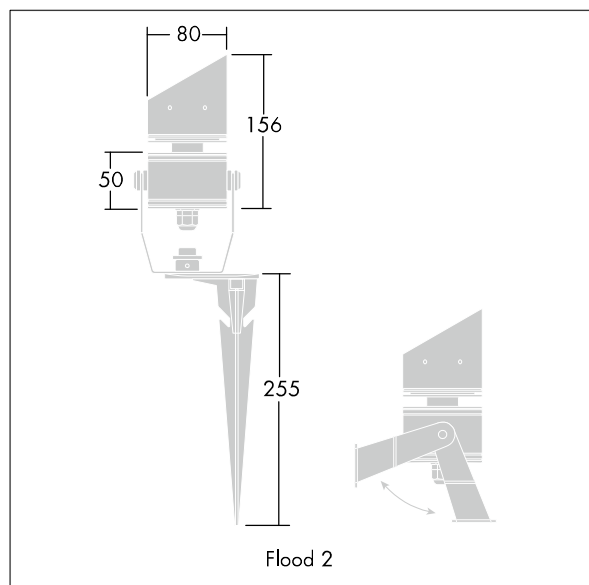

## D-CO LED Floodlights

A large size, floodlight with 6 x 1.2W white LEDs for indoor or outdoor applications. Body in aluminium, finished in grey. Front glass toughened, stirrup or spike mounted. Complete with 5m cable.

Dimensions: Ø80 x 156 mm  
Luminaire input power: 10.7 W  
Weight: 0.9 kg

TLG\_DCOL\_F\_LEDFLD26X1ANGL.jpg

TLG\_DCOL\_M\_ODFLOOD2.wmf

This product contains a light source of energy efficiency class E.

All values marked with an \* are rated values. Thorn uses tried and tested components from leading suppliers, however there may be isolated instances of technology-related failures of individual LEDs during the rated product lifetime. International standards set the tolerance in initial flux and connected load at  $\pm 10\%$ . Unless stated otherwise, the values apply to an ambient temperature of 25°C.