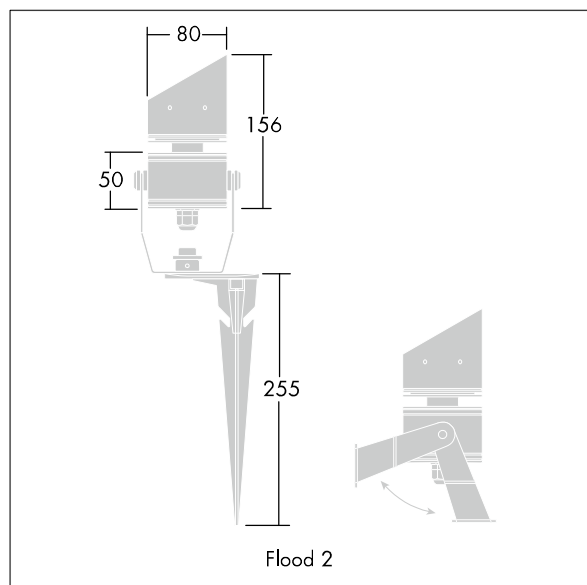

D-CO LED Floodlights

96633102 D-CO FLOOD2 80 6L50 840 NB

THORN

D-CO LED Floodlights

A large size, floodlight with 6 x 1.2W white LEDs for indoor or outdoor applications. Body in aluminium, finished in grey. Front glass toughened, stirrup or spike mounted. Complete with 5m cable.

Dimensions: Ø80 x 156 mm
Luminaire input power: 10.7 W
Weight: 0.9 kg

TLG_DCOL_F_LEDFLD26X1ANGL.jpg

TLG_DCOL_M_ODFLOOD2.wmf

This product contains a light source of energy efficiency class E.

All values marked with an * are rated values. Thorn uses tried and tested components from leading suppliers, however there may be isolated instances of technology-related failures of individual LEDs during the rated product lifetime. International standards set the tolerance in initial flux and connected load at $\pm 10\%$. Unless stated otherwise, the values apply to an ambient temperature of 25°C.