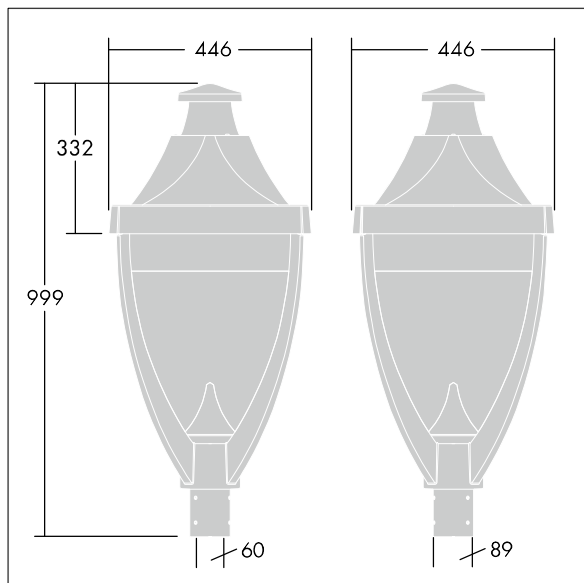

### Legend

A modern heritage post top LED lantern with closed optic. Electronic, Class II electrical, IP65, IK08. Body: die-cast aluminium powder coated grey 900 textured finish (close to RAL 7043). Enclosure: toughened glass. Surge protection: 10kV single pulse common mode and 8kV multipulse common mode and 6kV multipulse differential mode. If permanent DALI system is connected, 6kV multipulse common and differential mode. Complete with 2700K LED.

Dimensions: 446 x 446 x 999 mm

Luminaire input power: 77 W

Weight: 17.5 kg

Scx: 0.14 m<sup>2</sup>

TLG\_LGND\_F\_CLS\_U1.jpg

TLG\_LGND\_M\_MTP.wmf

This product contains a light source of energy efficiency class E.

## Legend

96633426 LEGEND 36L70 NR 727 BP CL2 T60 U1

THORN