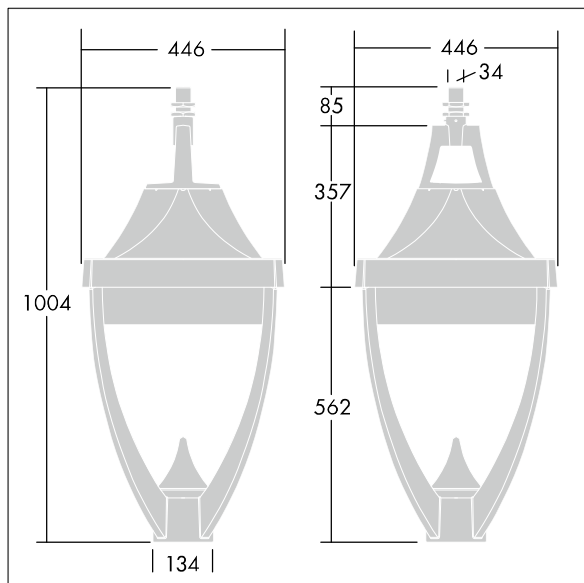

Legend

96633428 LEGEND LED 36L50 RC 727 BP CL2 MSU34G U1

Legend

A modern heritage Suspended through 34G. LED lantern with closed optic. Electronic, Class II electrical, IP65, IK08. Body: die-cast aluminium powder coated grey 900 textured finish (close to RAL 7043). Enclosure: toughened glass. Surge protection: 10kV single pulse common mode and 8kV multipulse common mode and 6kV multipulse differential mode. If permanent DALI system is connected, 6kV multipulse common and differential mode. Complete with 2700K LED.

Dimensions: 446 x 446 x 1004 mm

Luminaire input power: 55 W

Weight: 16.5 kg

Scx: 0.14 m²

TLG_LGND_F_LEDPDBLIT_U1.jpg

TLG_LGND_M_MSU.wmf

This product contains a light source of energy efficiency class E.