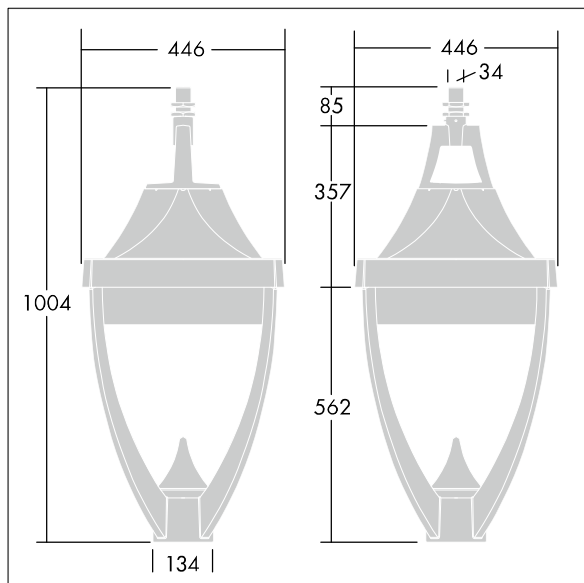

### Legend

A modern heritage Suspended through 34G. LED lantern with closed optic. Electronic, Class II electrical, IP65, IK08. Body: die-cast aluminium powder coated grey 900 textured finish (close to RAL 7043). Enclosure: toughened glass. Surge protection: 10kV single pulse common mode and 8kV multipulse common mode and 6kV multipulse differential mode. If permanent DALI system is connected, 6kV multipulse common and differential mode. Complete with 2700K LED.

Dimensions: 446 x 446 x 1004 mm

Luminaire input power: 55 W

Weight: 16.5 kg

Scx: 0.14 m<sup>2</sup>

TLG\_LGND\_F\_LEDPDBLIT\_U1.jpg

TLG\_LGND\_M\_MSU.wmf

This product contains a light source of energy efficiency class E.