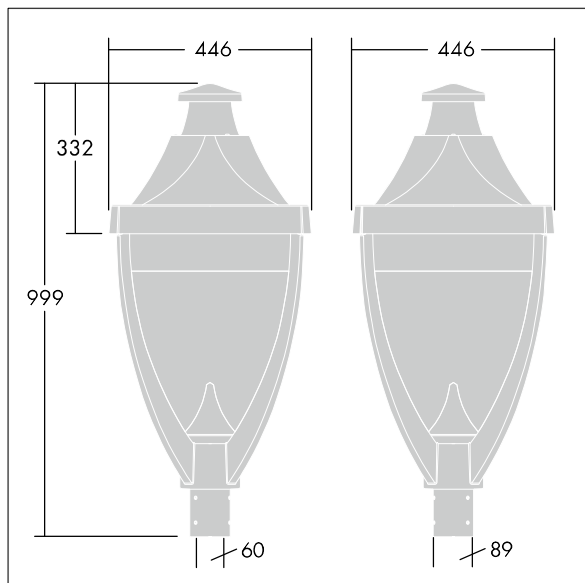

Legend

96633498 LEGEND 36L50 RC 730 BP CL2 T60 U1

Legend

A modern heritage post top LED lantern with closed optic. Electronic, Class II electrical, IP65, IK08. Body: die-cast aluminium powder coated grey 900 textured finish (close to RAL 7043). Enclosure: toughened glass. Surge protection: 10kV single pulse common mode and 8kV multipulse common mode and 6kV multipulse differential mode. If permanent DALI system is connected, 6kV multipulse common and differential mode. Complete with 3000K LED.

Dimensions: 446 x 446 x 999 mm

Luminaire input power: 55 W

Weight: 17.5 kg

Scx: 0.14 m²

TLG_LGND_F_CLS_U1.jpg

TLG_LGND_M_MTP.wmf

This product contains a light source of energy efficiency class D.

Legend